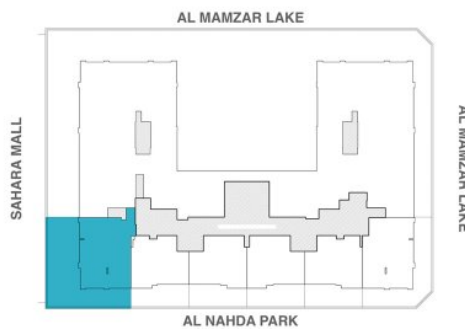

GANDA TOWER
TYPE 1 - 5TH FLR

3

3

4,336 sqft

AMENITIES

24/7 Maintenance • 24/7 Security • Children's Play Area • Gym • Outdoor Swimming Pools • Parking • Separate Ladies & Gents Gym

AL THURIAH

5th - 6th Floor, Sahara Tower 1, Al Nahda, Sharjah, United Arab Emirates
www.althuriah.com | sales@althuriah.com | Tel: +971 6 591 1111