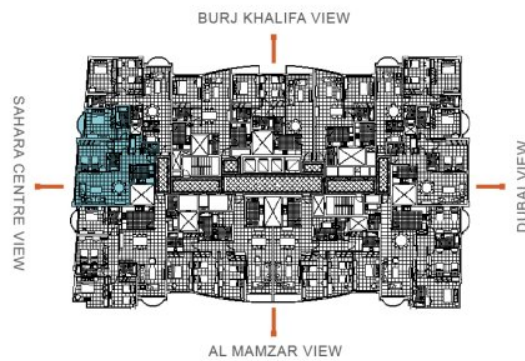

SAHARA TOWER 4  
TYPE 2

2

3

1,585 sqft

AMENITIES

24/7 Maintenance • 24/7 Security • Gym • Indoor Swimming Pools • Parking

AL THURIAH

5th - 6th Floor, Sahara Tower 1, Al Nahda, Sharjah, United Arab Emirates  
www.althuriah.com | sales@althuriah.com | Tel: +971 6 591 1111