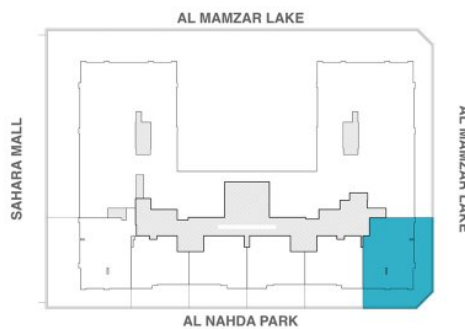

GANDA TOWER
TYPE 6 - 5TH FLR

3

3

3,365 sqft

AMENITIES

24/7 Maintenance • 24/7 Security • Children's Play Area • Gym • Outdoor Swimming Pools • Parking • Separate Ladies & Gents Gym

AL THURIAH

5th - 6th Floor, Sahara Tower 1, Al Nahda, Sharjah, United Arab Emirates
www.althuriah.com | sales@althuriah.com | Tel: +971 6 591 1111