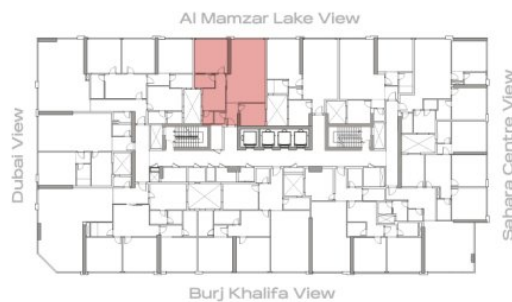

SAHARA TOWER 6
TYPE A-7

1

1

1,220 sqft

AMENITIES

24/7 Maintenance • 24/7 Security • Children's Play Area • Indoor Swimming Pools • Parking • Separate Ladies & Gents Gym

AL THURIAH

5th - 6th Floor, Sahara Tower 1, Al Nahda, Sharjah, United Arab Emirates
www.althuriah.com | sales@althuriah.com | Tel: +971 6 591 1111